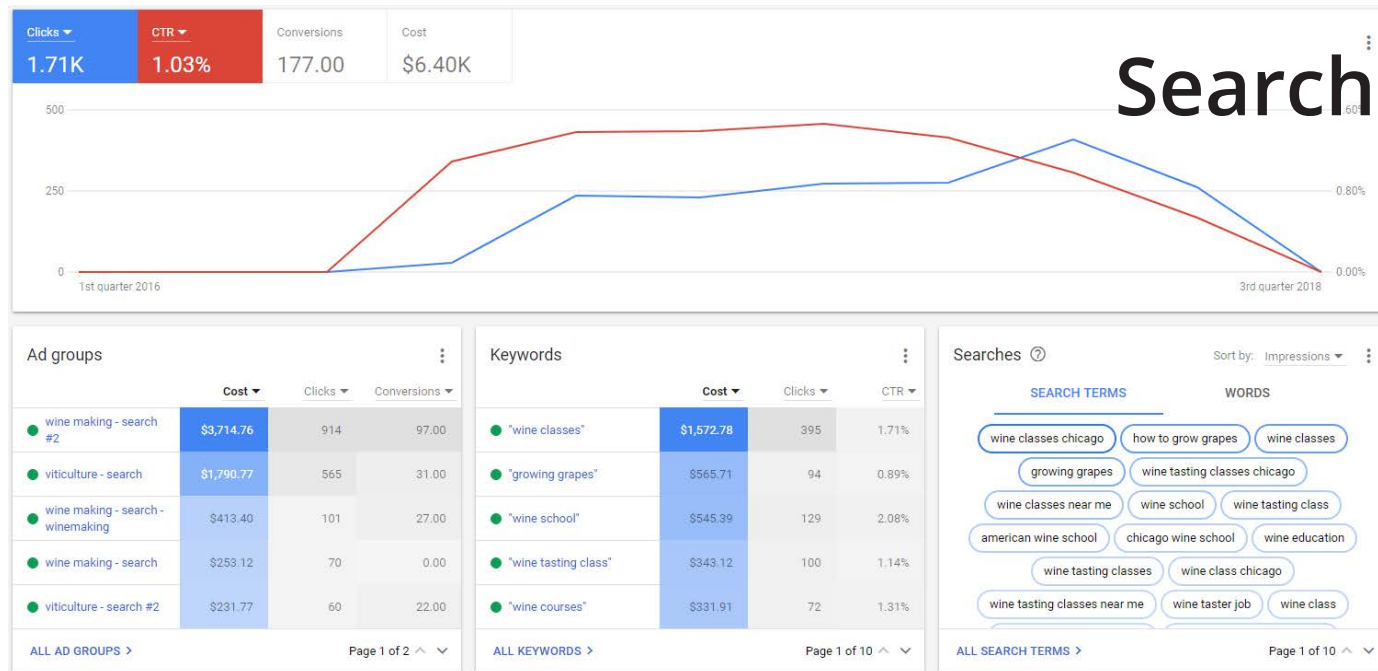

Video

Select video by: Impressions

Study Technology at Lake Michigan College

Audience retention (Showing data after Apr 1, 2018. To see data before ...)

Selected audiences

Views

Digital Campaign

Wine
Search, Display, Job Fair