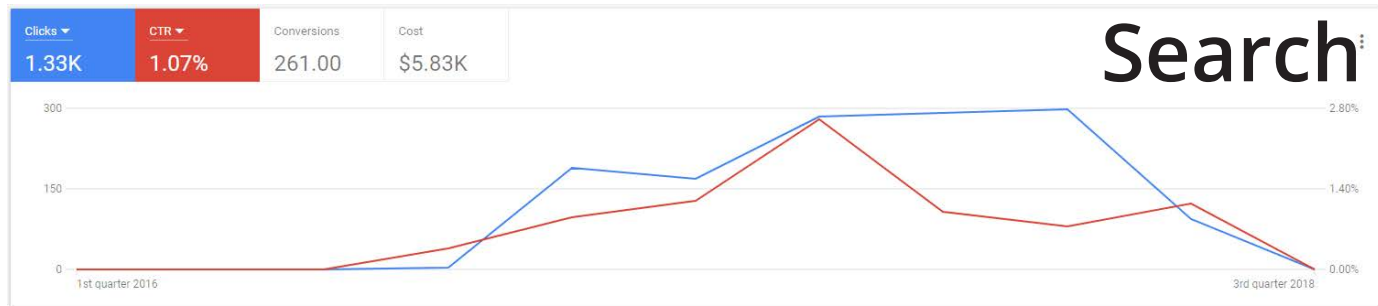

Ad groups

	Cost	Clicks	Conversions
Manufacturing-search	$3,591.79	878	150.00
CNC-search	$2,243.07	451	111.00

Keywords

	Cost	Clicks	CTR
"apprenticeship"	$2,181.22	526	3.53%
"apprentices"	$432.91	103	3.15%
"manufacturing jobs"	$383.60	76	0.64%
cnc milling machinist	$355.60	45	0.12%
school for cnc machinist	$296.63	60	4.52%

Searches

Sort by: Impressions

SEARCH TERMS

- manufacturing jobs
- electrician apprenticeship
- apprentice
- manufacturing jobs in south bend indiana
- electrician apprenticeship south bend
- apprenticeship programs

WORDS

- cnc machinist
- apprenticeships
- cnc operator
- cnc programming
- apprenticeships near me
- welding apprenticeship
- electrical apprenticeship