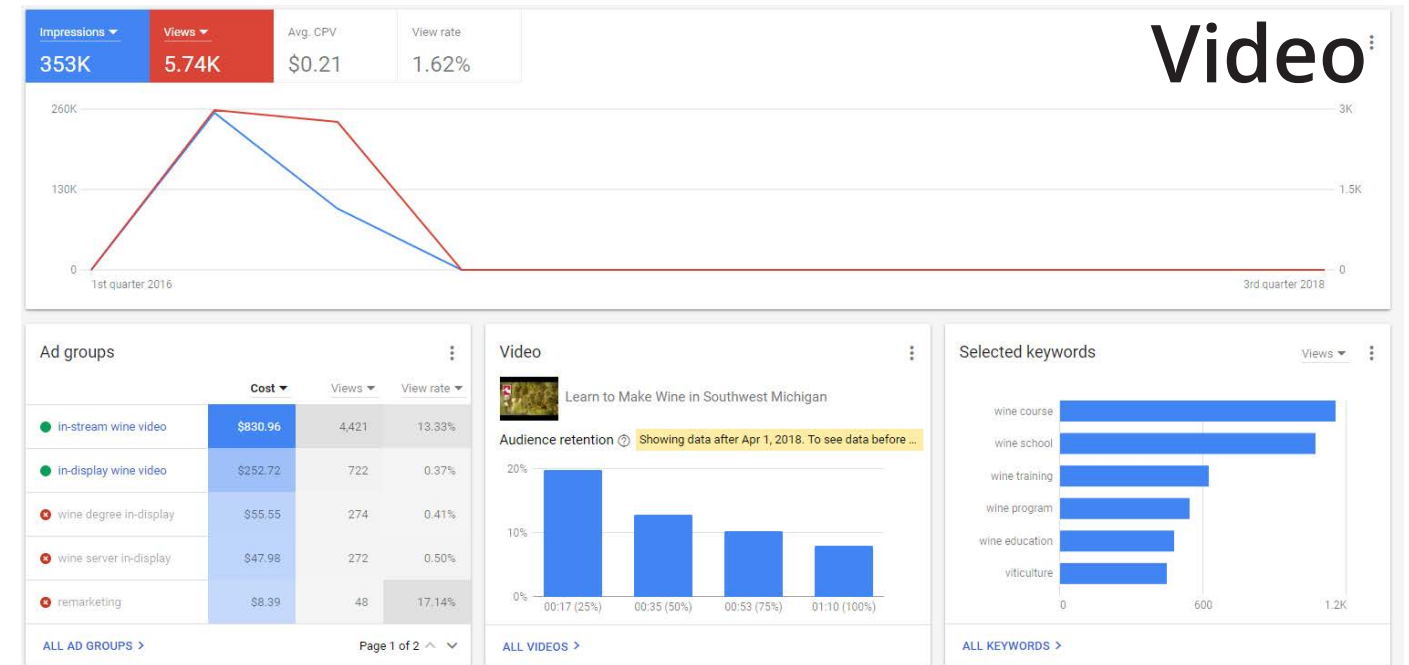

Video

Select video by: Impressions

Study Technology at Lake Michigan College

Audience retention (Showing data after Apr 1, 2018. To see data before ...)

Selected audiences

Views

Digital Campaign

Wine
Search, Display, Job Fair