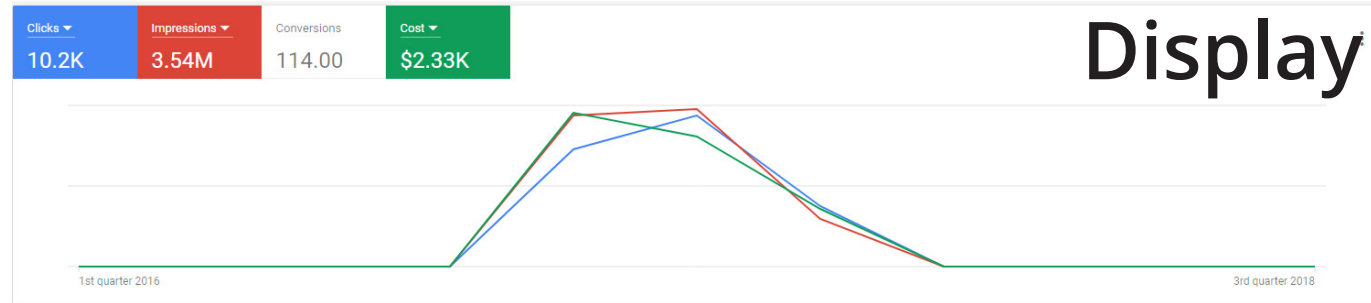

Digital Campaign

Hospitality-Culinary/CIS Search and Display

Ad groups

Ad Group	Cost	Clicks	Conversions
Culinary School	$2,329.53	10,219	114.00
Degree In Hospitality	$1.76	7	0.00
School Of Hospitality	$0.00	0	0.00
Hospitality Program	$0.00	0	0.00
Hotel Management School	$0.00	0	0.00

Display ads

Ad	Impressions	Clicks	Conversions
Enabled	2,806,727	8,239	77.00

Selected keywords

Keyword	Impressions
cooking clas...	~110K
school of cul...	~100K
cooking sch...	~80K
cooking degr...	~50K
cooking prog...	~40K
cooking aca...	~30K