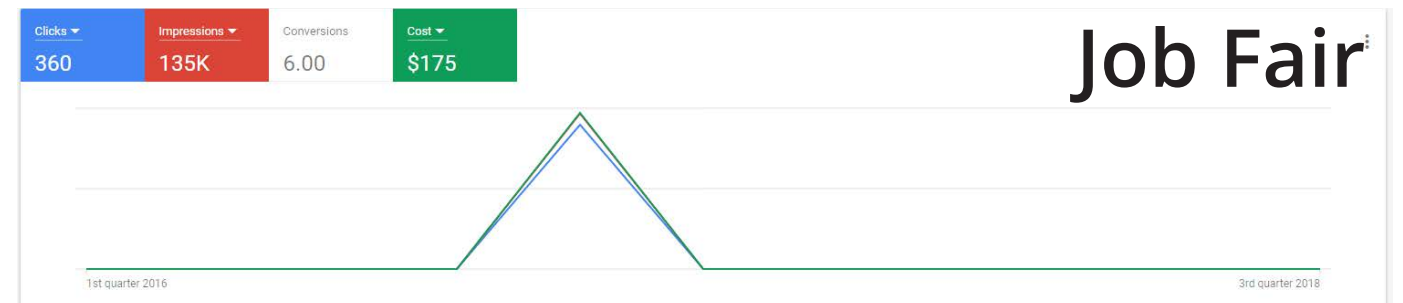

Ad groups

Ad Group	Cost	Clicks	Conversions
hospitality fair in-market	$116.70	244	5.00
hospitality fair keywords	$39.54	69	1.00
Hospitality fair remarketing	$18.77	47	0.00

Display ads

Ad	Impressions	Clicks	Conversions
Enabled	45,208	93	1.00

Selected keywords

Keyword	Impressions
hotel jobs	~4.5K
restaurant jo...	~3.5K
summer job	~1.5K
hospitality jo...	~0.5K
niles jobs	~0.2K
dairy queen j...	~0.1K