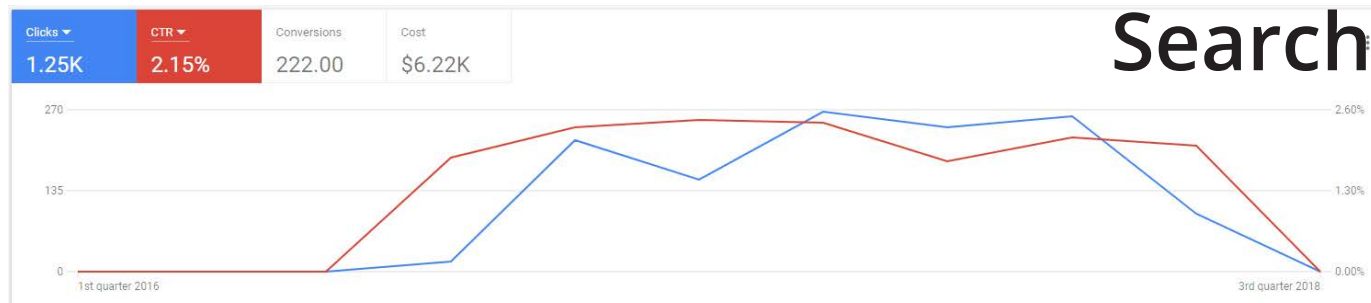

Ad groups

Ad Group	Cost	Clicks	Conversions
Hospitality management - search	$2,007.28	377	53.00
Culinary management search #2	$1,940.02	413	84.73
Culinary management search - chef	$1,407.46	287	49.27
Chef Career	$372.21	97	20.00
Chef	$362.39	64	15.00

Keywords

Keyword	Cost	Clicks	CTR
chef school	$1,237.74	257	4.73%
hospitality career	$1,098.20	185	1.32%
culinary school	$874.11	163	2.25%
hospitality management	$221.26	38	2.36%
best culinary school	$204.50	42	2.49%

Searches

SEARCH TERMS: culinary schools, culinary school near me, lakeland hospital jobs, cooking classes near me, lakeland hospital st joseph mi jobs, culinary schools near me, cooking classes south bend, kvcc culinary school, memorial hospital jobs, serve safe, culinary schools in michigan, st joseph hospital jobs, hospitality management, memorial hospital south bend jobs