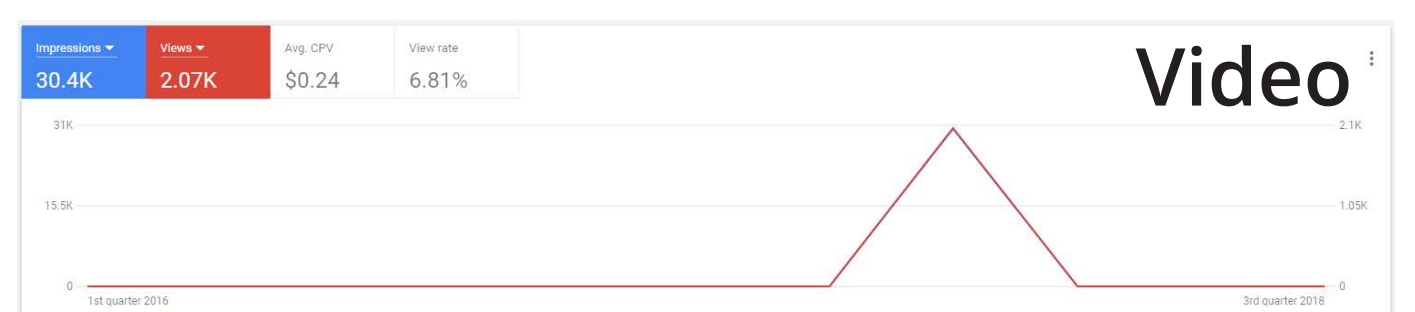

Most-shown ads

Ad group: pharmacist instructor

Ad	Impressions	Clicks	CTR
Enabled	25,012	456	1.82%

Ad groups

Ad Group	Cost	Views	View rate
Nursing video remarketing	\$272.74	1,343	17.48%
Nursing video discovery ad	\$227.28	725	3.20%