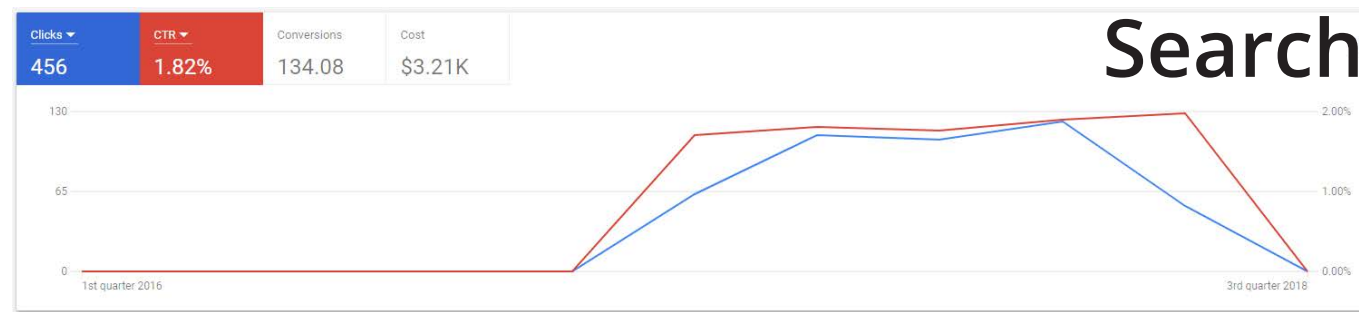

Most-shown ads

Ad group: become a nurse

Ad	Impressions	Clicks	CTR
Enabled	44,215	838	1.90%

Keywords

Keyword	Cost	Clicks	CTR
pharmacy jobs	\$787.57	112	1.29%
pharmacy technician	\$623.66	72	2.31%
pharm tech	\$264.35	37	2.34%
work in a pharmacy	\$261.99	38	0.99%
become a pharmacy tech	\$260.92	34	4.18%