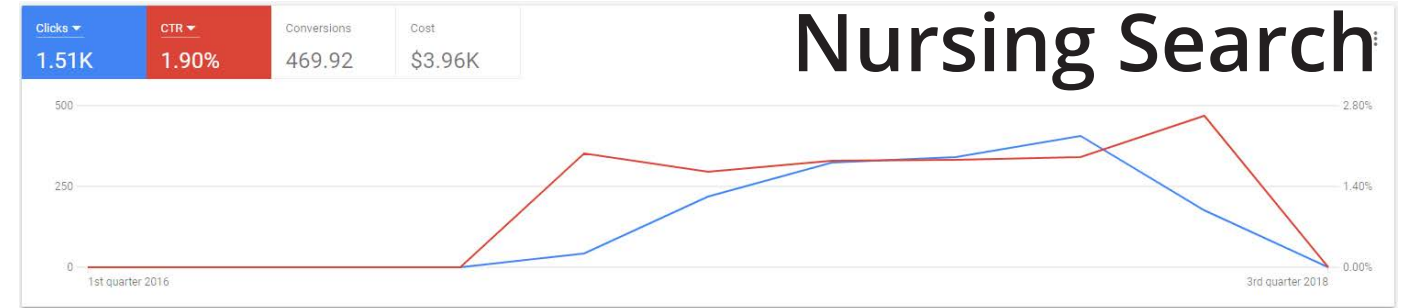

Keywords

Keyword	Cost	Clicks	CTR
lake michigan college nursing	$581.64	329	10.54%
programs for nursing	$469.43	170	2.22%
rn nurse programs	$358.02	131	2.45%
nursing programs in	$310.45	120	2.41%
registered nurse	$309.47	98	0.63%

Searches

Sort by: Impressions

SEARCH TERMS: canvas lake michigan college, lake michigan college nursing, lake michigan college nursing program, registered nurse, lake michigan college, lake michigan college edu, lake michigan college programs, lmc nursing program, rn, lake michigan college phone number, hope college nursing department, cna classes

Most-shown ads

Ad group: become a nurse

Ad	Impressions	Clicks	CTR
Enabled	44,215	838	1.90%