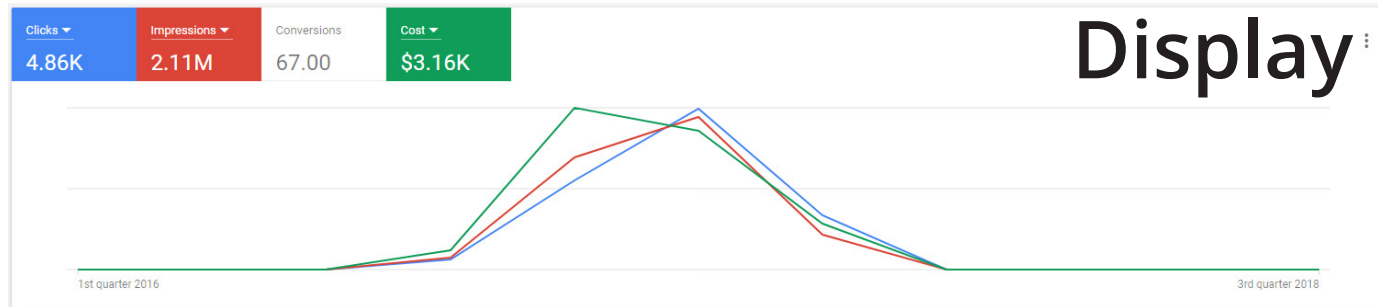

Video

Lake Michigan College Nursing Student Stories

Audience retention: Showing data after Apr 1, 2018. To see data before ...

Selected audiences

Views

Digital Campaign

Technology
Search, Display, Video

Ad groups