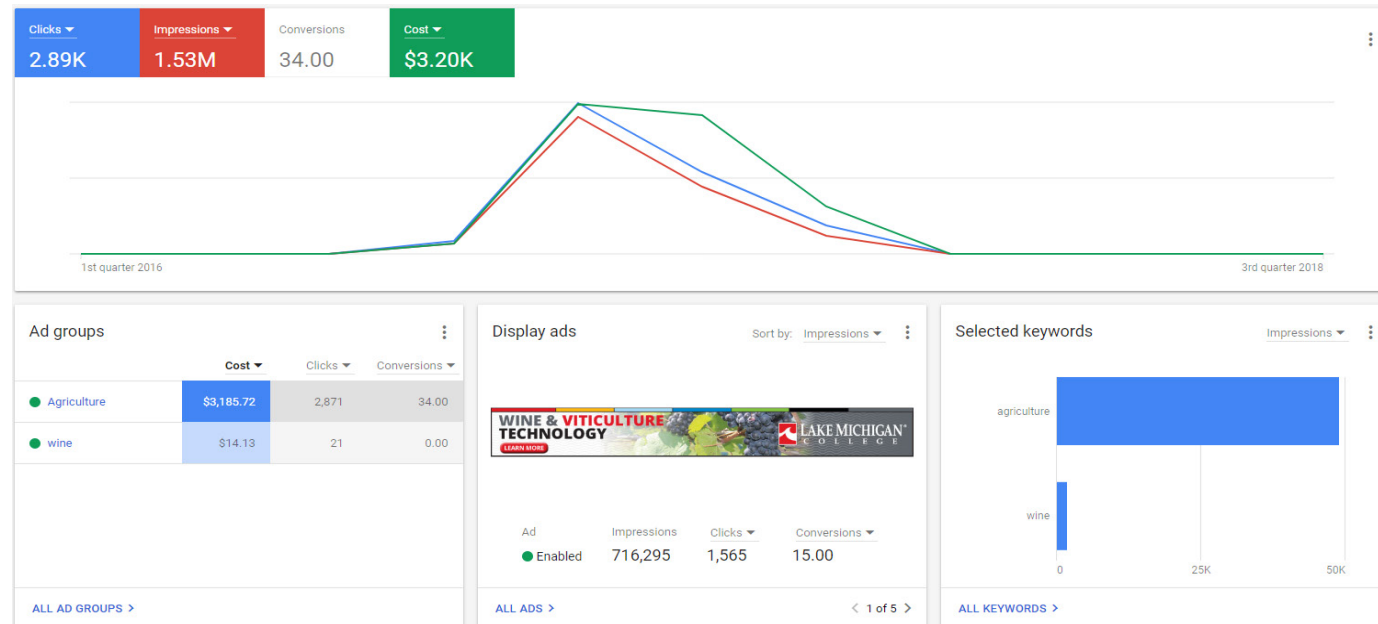

Video

Select video by: Impressions

Study Technology at Lake Michigan College

Audience retention (Showing data after Apr 1, 2018. To see data before ...)

Selected audiences

Views

Digital Campaign

Wine
Search, Display, Job Fair