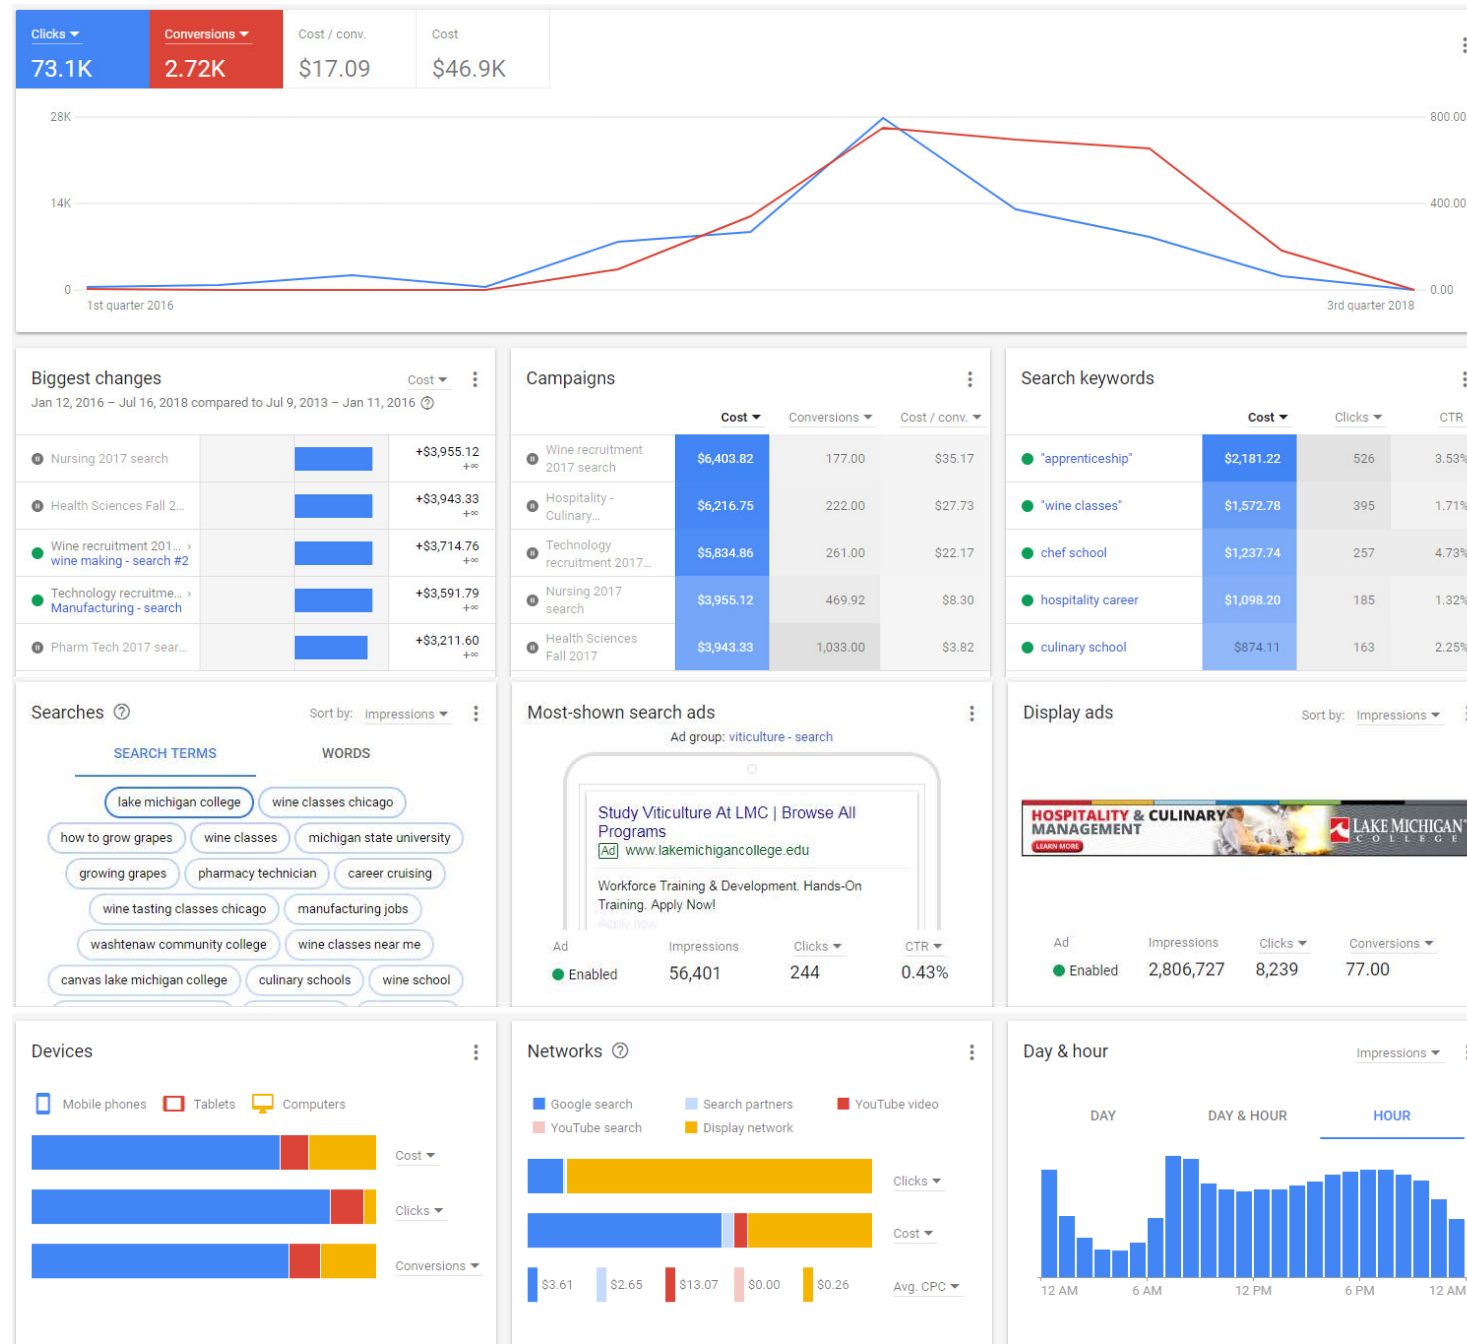

Digital Campaign

Overall
January 2016 to June 2018