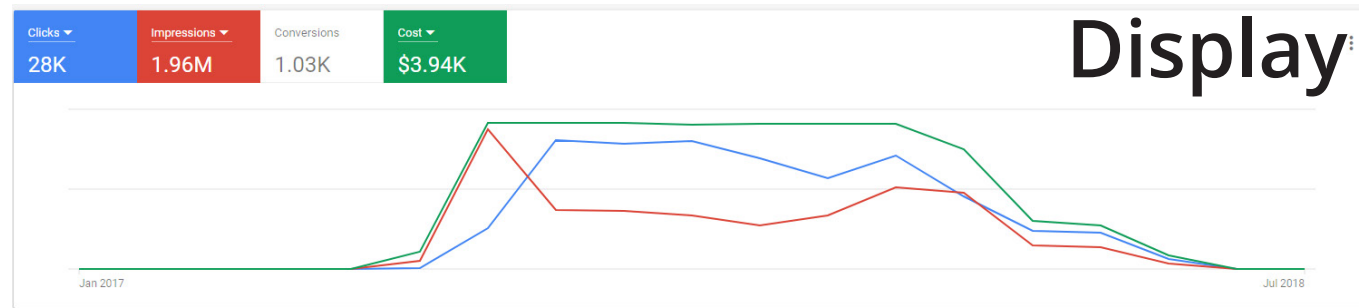

Digital Campaign

Overall
January 2016 to June 2018

Digital Campaign

Health Sciences Search and Display

Display ads

Sort by: Impressions

Ad	Impressions	Clicks	Conversions
Enabled	1,568,533	23,277	846.00

Selected audiences